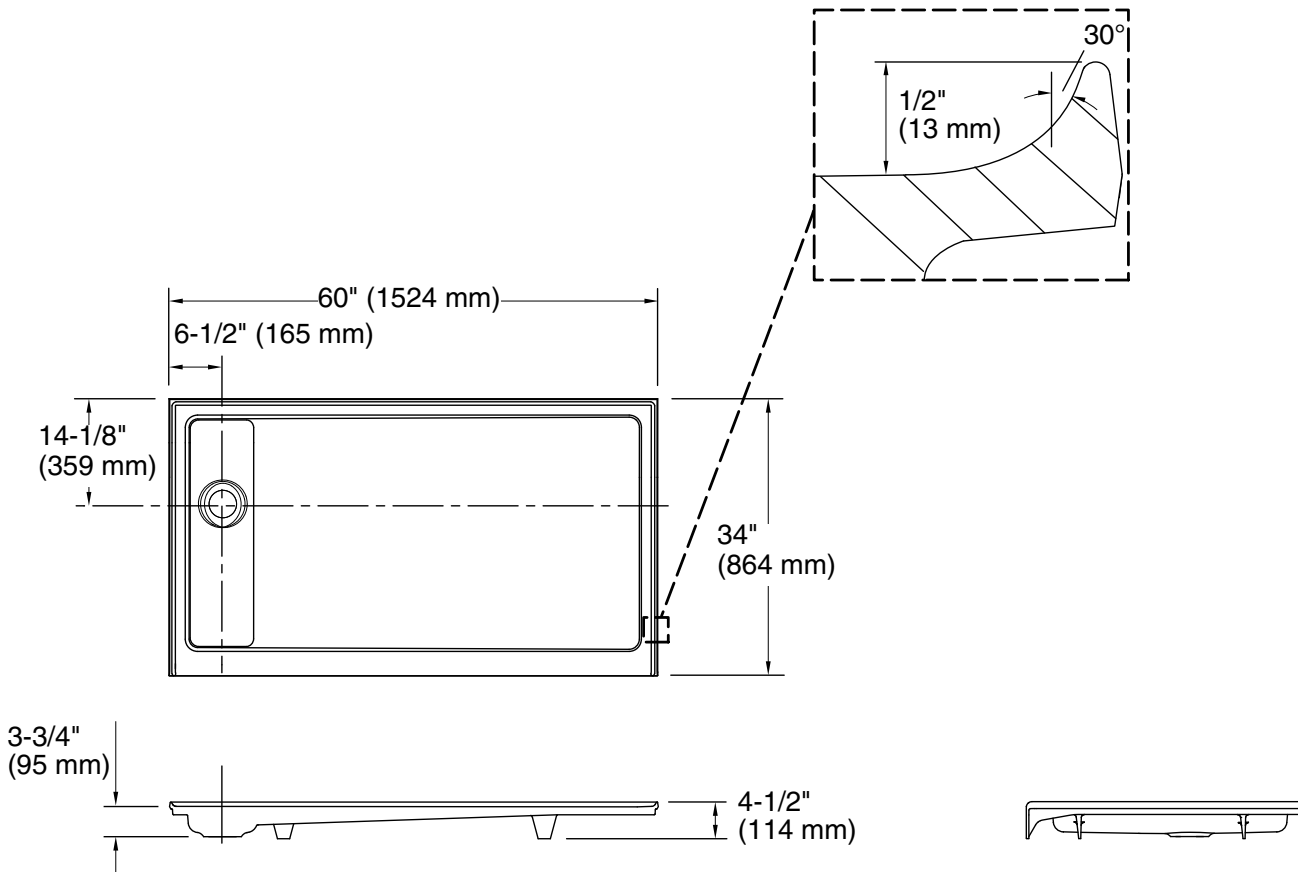

Features

- Safeguard® slip-resistant surface on bath floor.
- Single threshold for alcove installation with three tile-in flanges.
- KOHLER® enameled cast iron.
- Recessed drain (can be used with K-9157 or K-9159 drain cover).
- Left offset drain for easy 60" x 30" bath replacement.
- Ideal size for remodel installations into a 5" (1524 mm) alcove with a shower door.
- Rim size optimized for water containment and aesthetics.

Color	Code	Description
-------	------	-------------

	0	White
	96	Biscuit
	47	Almond
	NY	Dune

Technical Information

All product dimensions are nominal.

Installation: Three-wall alcove

Drain location: Left

Weight: 193 lbs (87.5 kg)

Notes

Measure your actual product for rough-in details.

Install this product according to the installation instructions.

The dimensions are applicable for this product only and should not be used to fabricate substitute bases for shower enclosures.